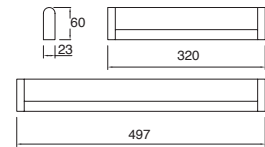

Mini-LED

5556-0	Blanco 345*42mm	56 LED 5.5W 250lm
5556-1	Plata 345*42mm	56 LED 5.5W 250lm
5580-0	Blanco 520*42mm	80 LED 7.5W 400lm
5580-1	Plata 520*42mm	80 LED 7.5W 400lm

Low Profile-LED

6556-0	Blanco 320*60mm	56 LED 5.5W 250lm
6556-1	Plata 320*60mm	56 LED 5.5W 250lm
6580-0	Blanco 497*60mm	80 LED 7.5W 400lm
6580-1	Plata 497*60mm	80 LED 7.5W 400lm