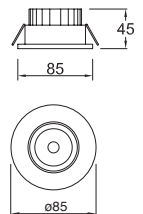

19191-0

Downlight
Redondo 3"
Driver integrado
Blanco

5W

Aluminio
Blanco
LED COB
5W 400lm 3000K
127V~ 60Hz
Ø85*45mm