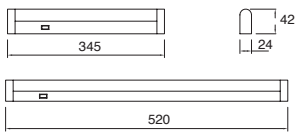

Mini-LED

5556-0	Blanco 345*42mm	56 LED 5.5W 250lm
5556-1	Plata 345*42mm	56 LED 5.5W 250lm
5580-0	Blanco 520*42mm	80 LED 7.5W 400lm
5580-1	Plata 520*42mm	80 LED 7.5W 400lm

Low Profile-LED

6556-0	Blanco 320*60mm	56 LED 5.5W 250lm
6556-1	Plata 320*60mm	56 LED 5.5W 250lm
6580-0	Blanco 497*60mm	80 LED 7.5W 400lm
6580-1	Plata 497*60mm	80 LED 7.5W 400lm