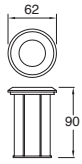

Spiral

1W

CÁLIDA

19202

Luminario de empotrar en suelo

Material Acero Inoxidable y Cristal templado
LED SMD
1W
110-240V~ 60Hz
70lm 3000K
Ø62*90mm
IP67

Spiral

3W

CÁLIDA

19204

Luminario de empotrar en suelo

Material Acero Inoxidable y Cristal templado
LED SMD
3W (3 x 1W)
110-240V~ 60Hz
210lm 3000K
Ø100*108mm
IP67

Ringo

3W

CÁLIDA NEUTRA

ETX-0123-INO
ETX-0128-INO

Luminario de empotrar en suelo
Caja de empotrar incluida
Acero Inoxidable

Material Acero Inoxidable AISI304
LED SMD
3W
100-240V~ 60Hz
Ø110*105mm
IP67
4000K 420lm
3000K 370lm

Block

CÁLIDA

4W

19205

Luminario de empotrar en suelo

Material Acero Inoxidable, Aluminio y Cristal templado
LED SMD
4W (4 x 1W)
110-240V~ 60Hz
280lm 3000K
130*130*130mm
IP67

Cross

4W

CÁLIDA

19206

Luminario de empotrar en suelo

Material Aluminio y Cristal templado
LED SMD
4W (72 x 0.05W)
110-240V~ 60Hz
140lm 3000K
Ø130*130mm
IP67

Ringo

CÁLIDA NEUTRA

9W

ETX-0355-INO
ETX-0356-INO

Luminario de empotrar en suelo
Negro

Material Acero inoxidable
LED SMD
9.1W (6 x 1.51) 1280lm
100-240V~ 50-60Hz
Ø180*109mm
IP67
3000K
4000K