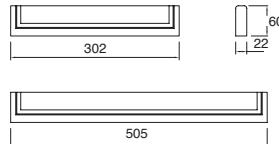

Luminarios lineales para uso interior
Driver electrónico integrado
Enlazables hasta 10 luminarios
Incluyen conectores y clavijas
4100K
100-240V~ 50-60Hz

Aluminio y Policarbonato